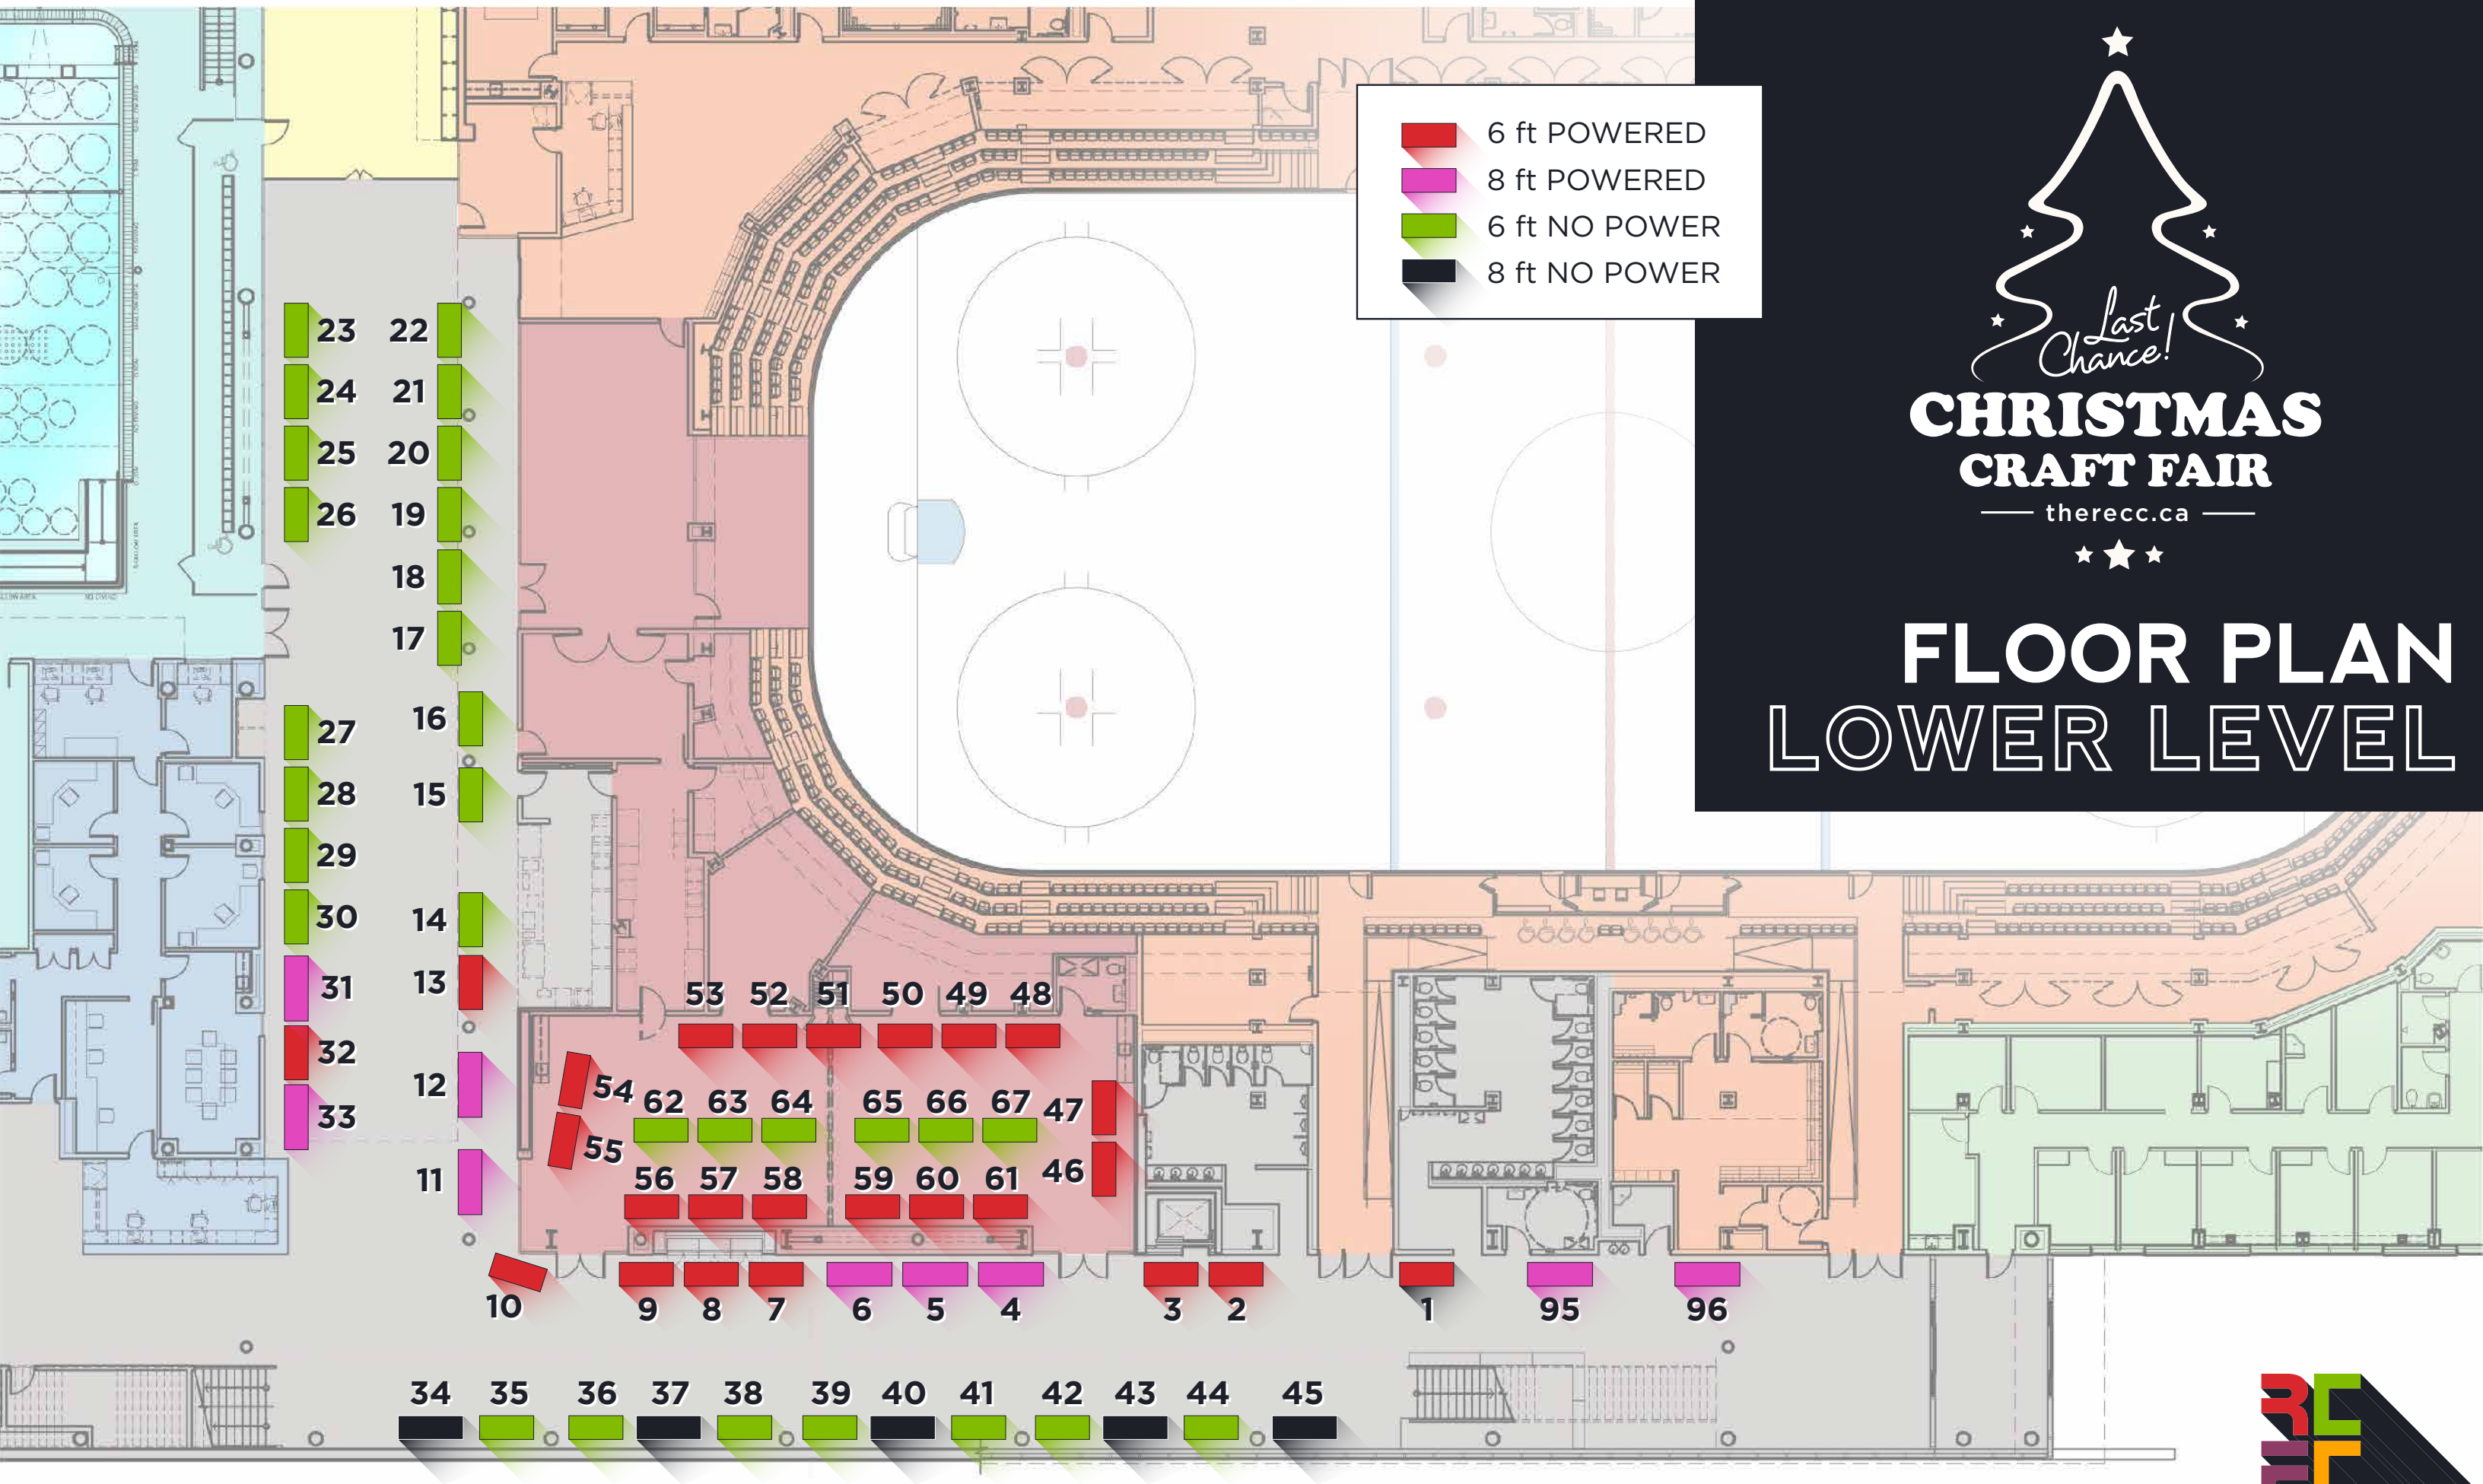

- 6 ft POWERED
- 8 ft POWERED
- 6 ft NO POWER
- 8 ft NO POWER

**CHRISTMAS CRAFT FAIR**  
— therecc.ca —  
★★★

# FLOOR PLAN LOWER LEVEL

\* FINAL MAP SUBJECT TO CHANGE

- 6 ft POWERED
- 8 ft POWERED
- 6 ft NO POWER
- 8 ft NO POWER

# FLOOR PLAN UPPER LEVEL

ENTRANCE

\* FINAL MAP SUBJECT TO CHANGE