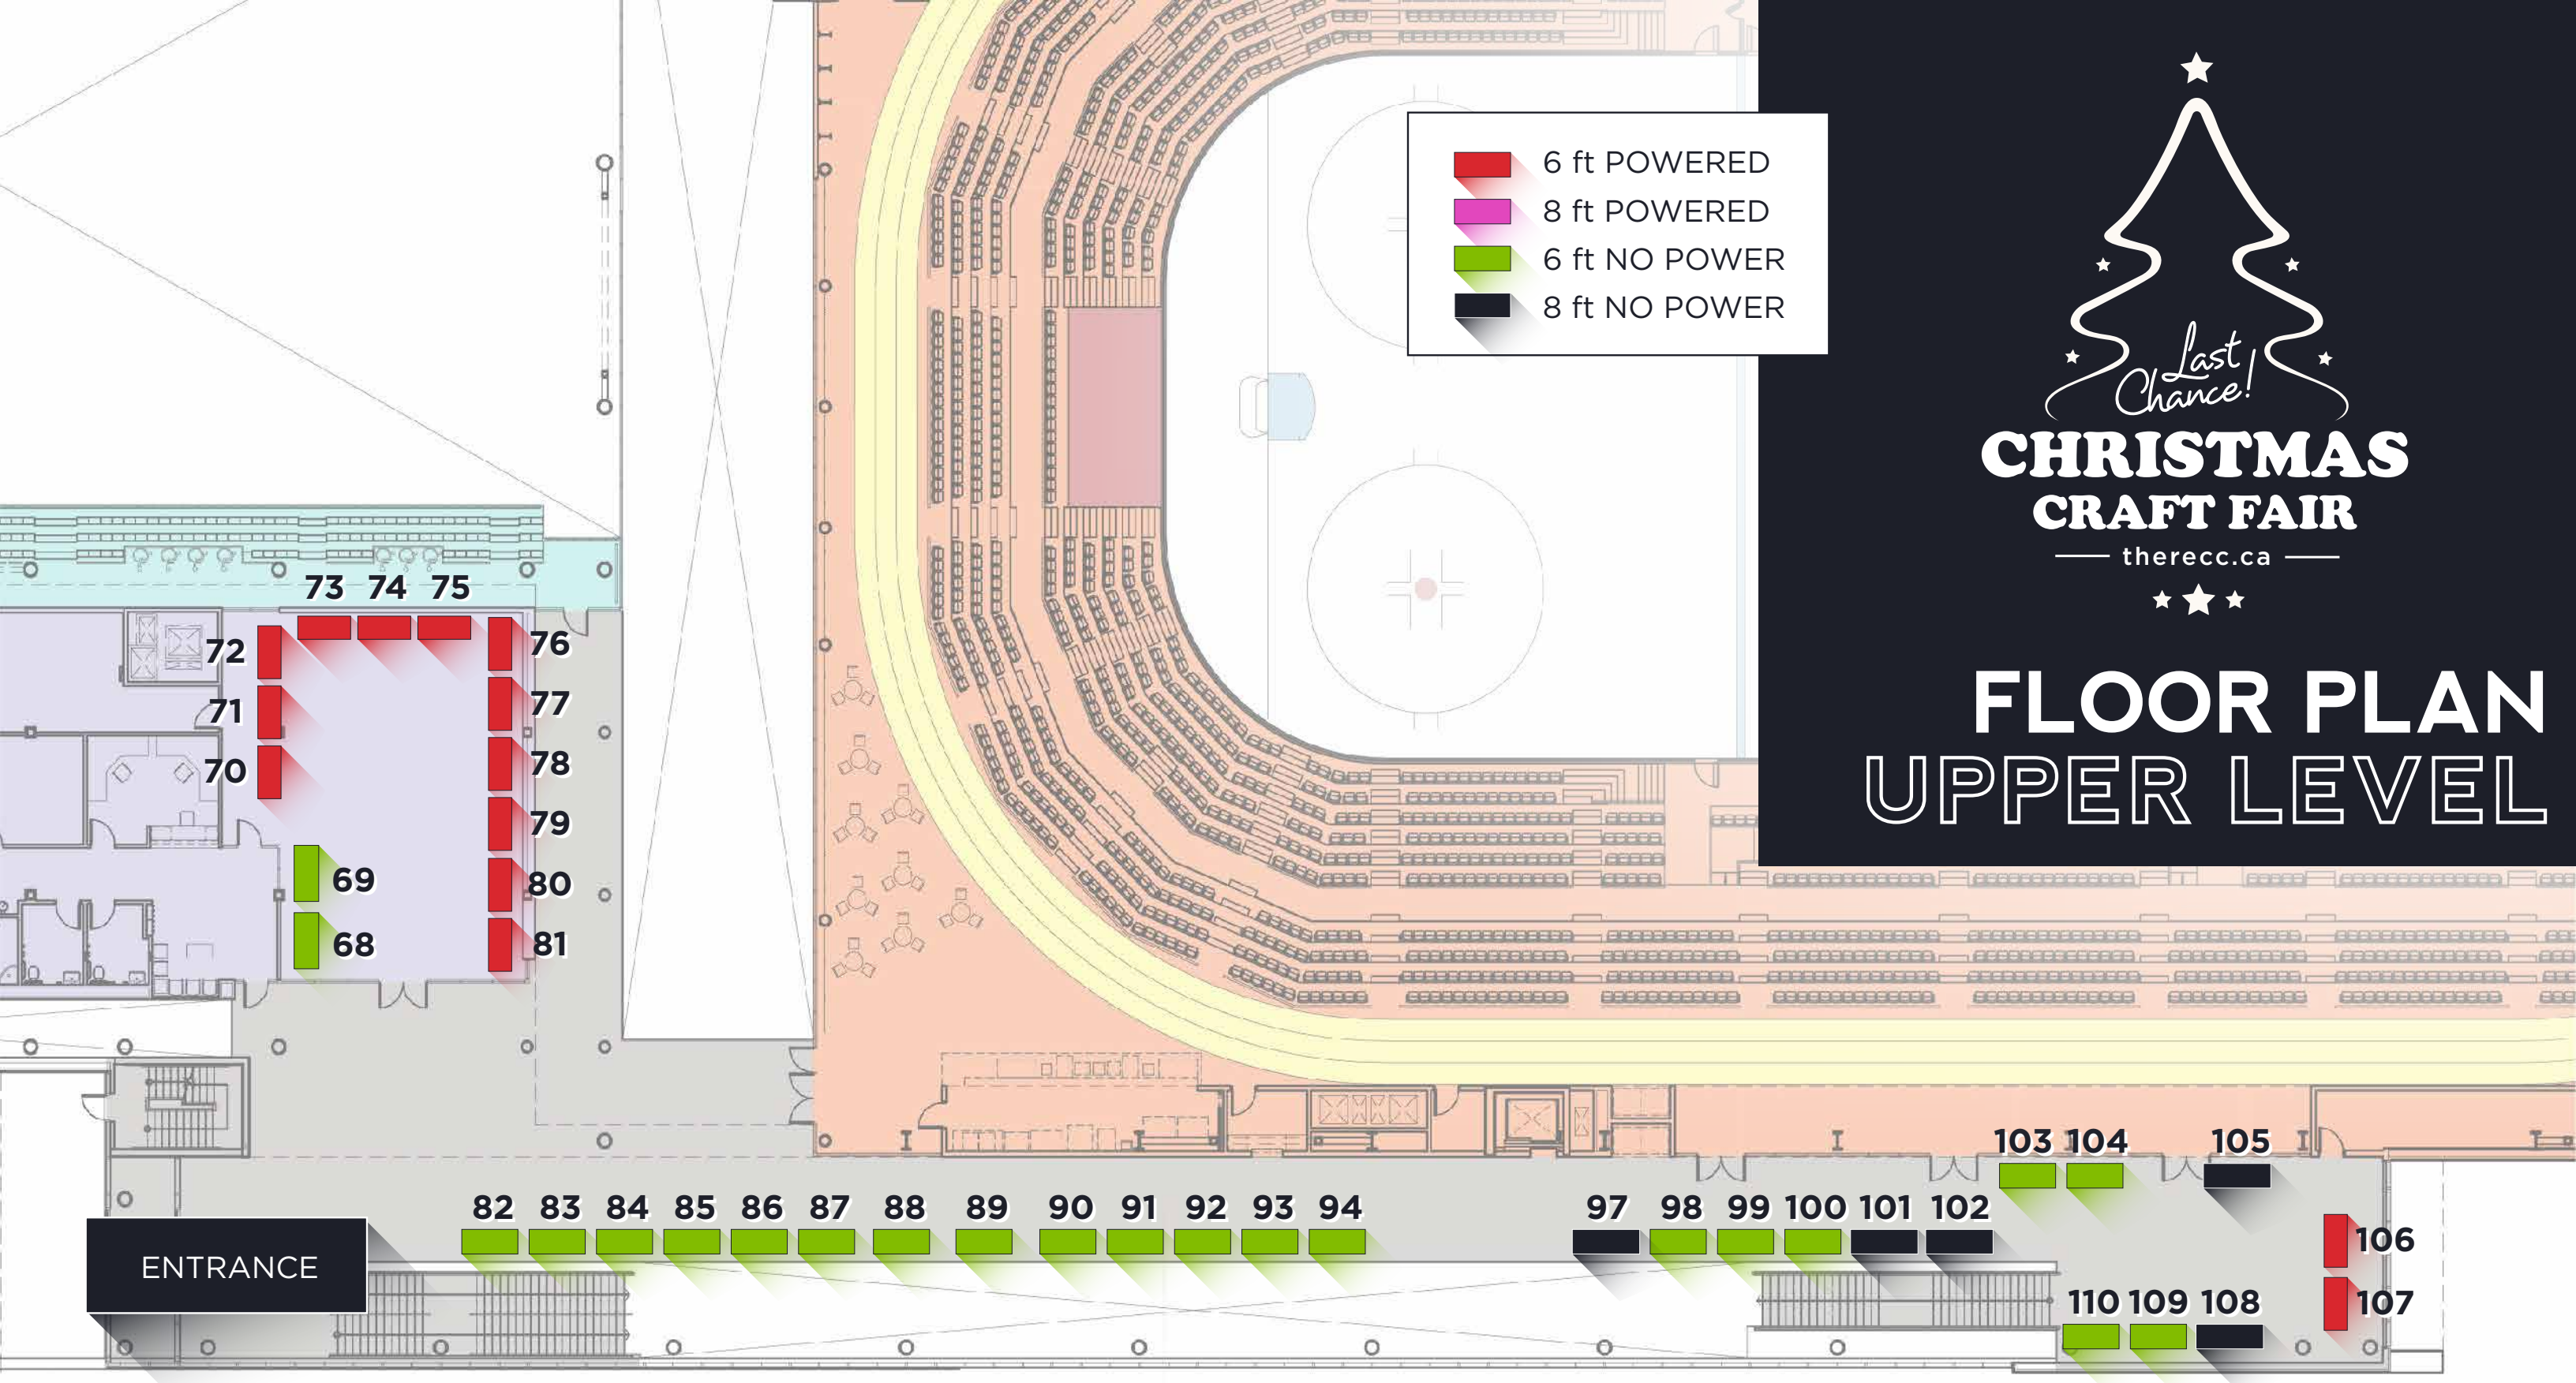

- 6 ft POWERED
- 8 ft POWERED
- 6 ft NO POWER
- 8 ft NO POWER

**CHRISTMAS CRAFT FAIR**  
— therecc.ca —  
★★★

# FLOOR PLAN LOWER LEVEL

\* FINAL MAP SUBJECT TO CHANGE

- 6 ft POWERED
- 8 ft POWERED
- 6 ft NO POWER
- 8 ft NO POWER

# FLOOR PLAN UPPER LEVEL

ENTRANCE

\* FINAL MAP SUBJECT TO CHANGE