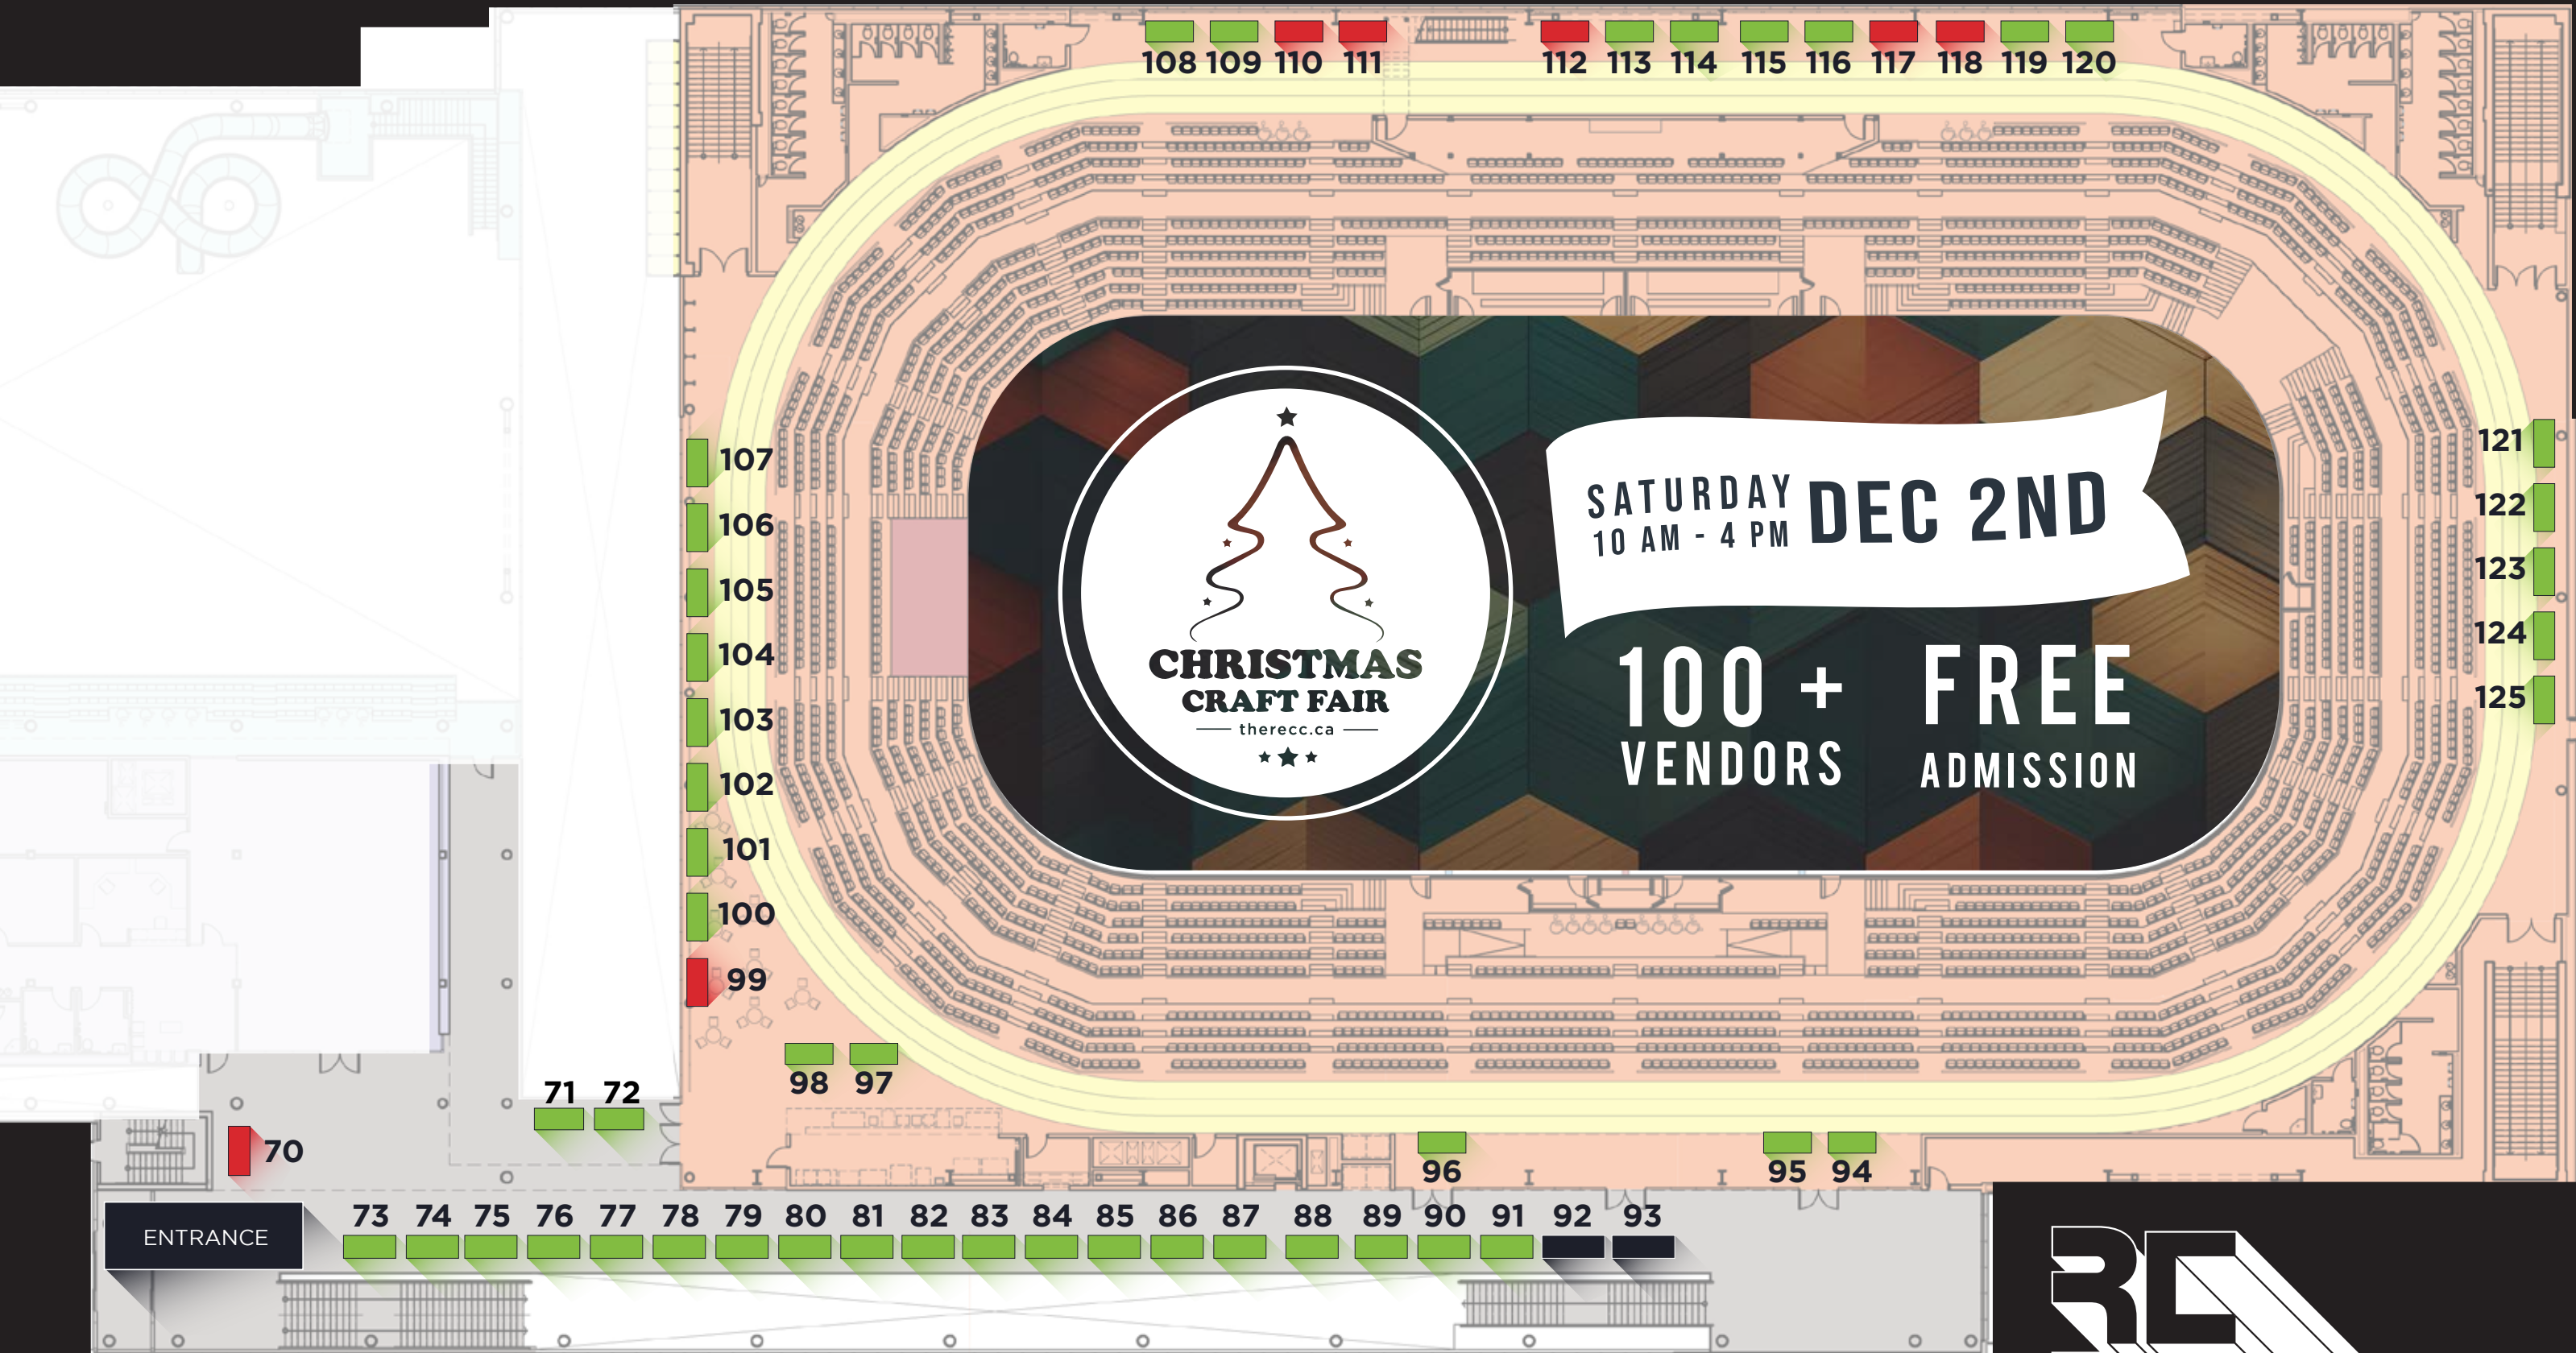

CHRISTMAS CRAFT FAIR
therecc.ca
★★★

SATURDAY 10 AM - 4 PM DEC 2ND

100 + VENDORS **FREE ADMISSION**

- 6 ft POWERED
- 8 ft POWERED
- 6 ft NO POWER
- 8 ft NO POWER

FLOOR PLAN LOWER LEVEL

- 6 ft POWERED
- 8 ft POWERED
- 6 ft NO POWER
- 8 ft NO POWER

FLOOR PLAN UPPER LEVEL

RATH EASTLINK COMMUNITY CENTRE