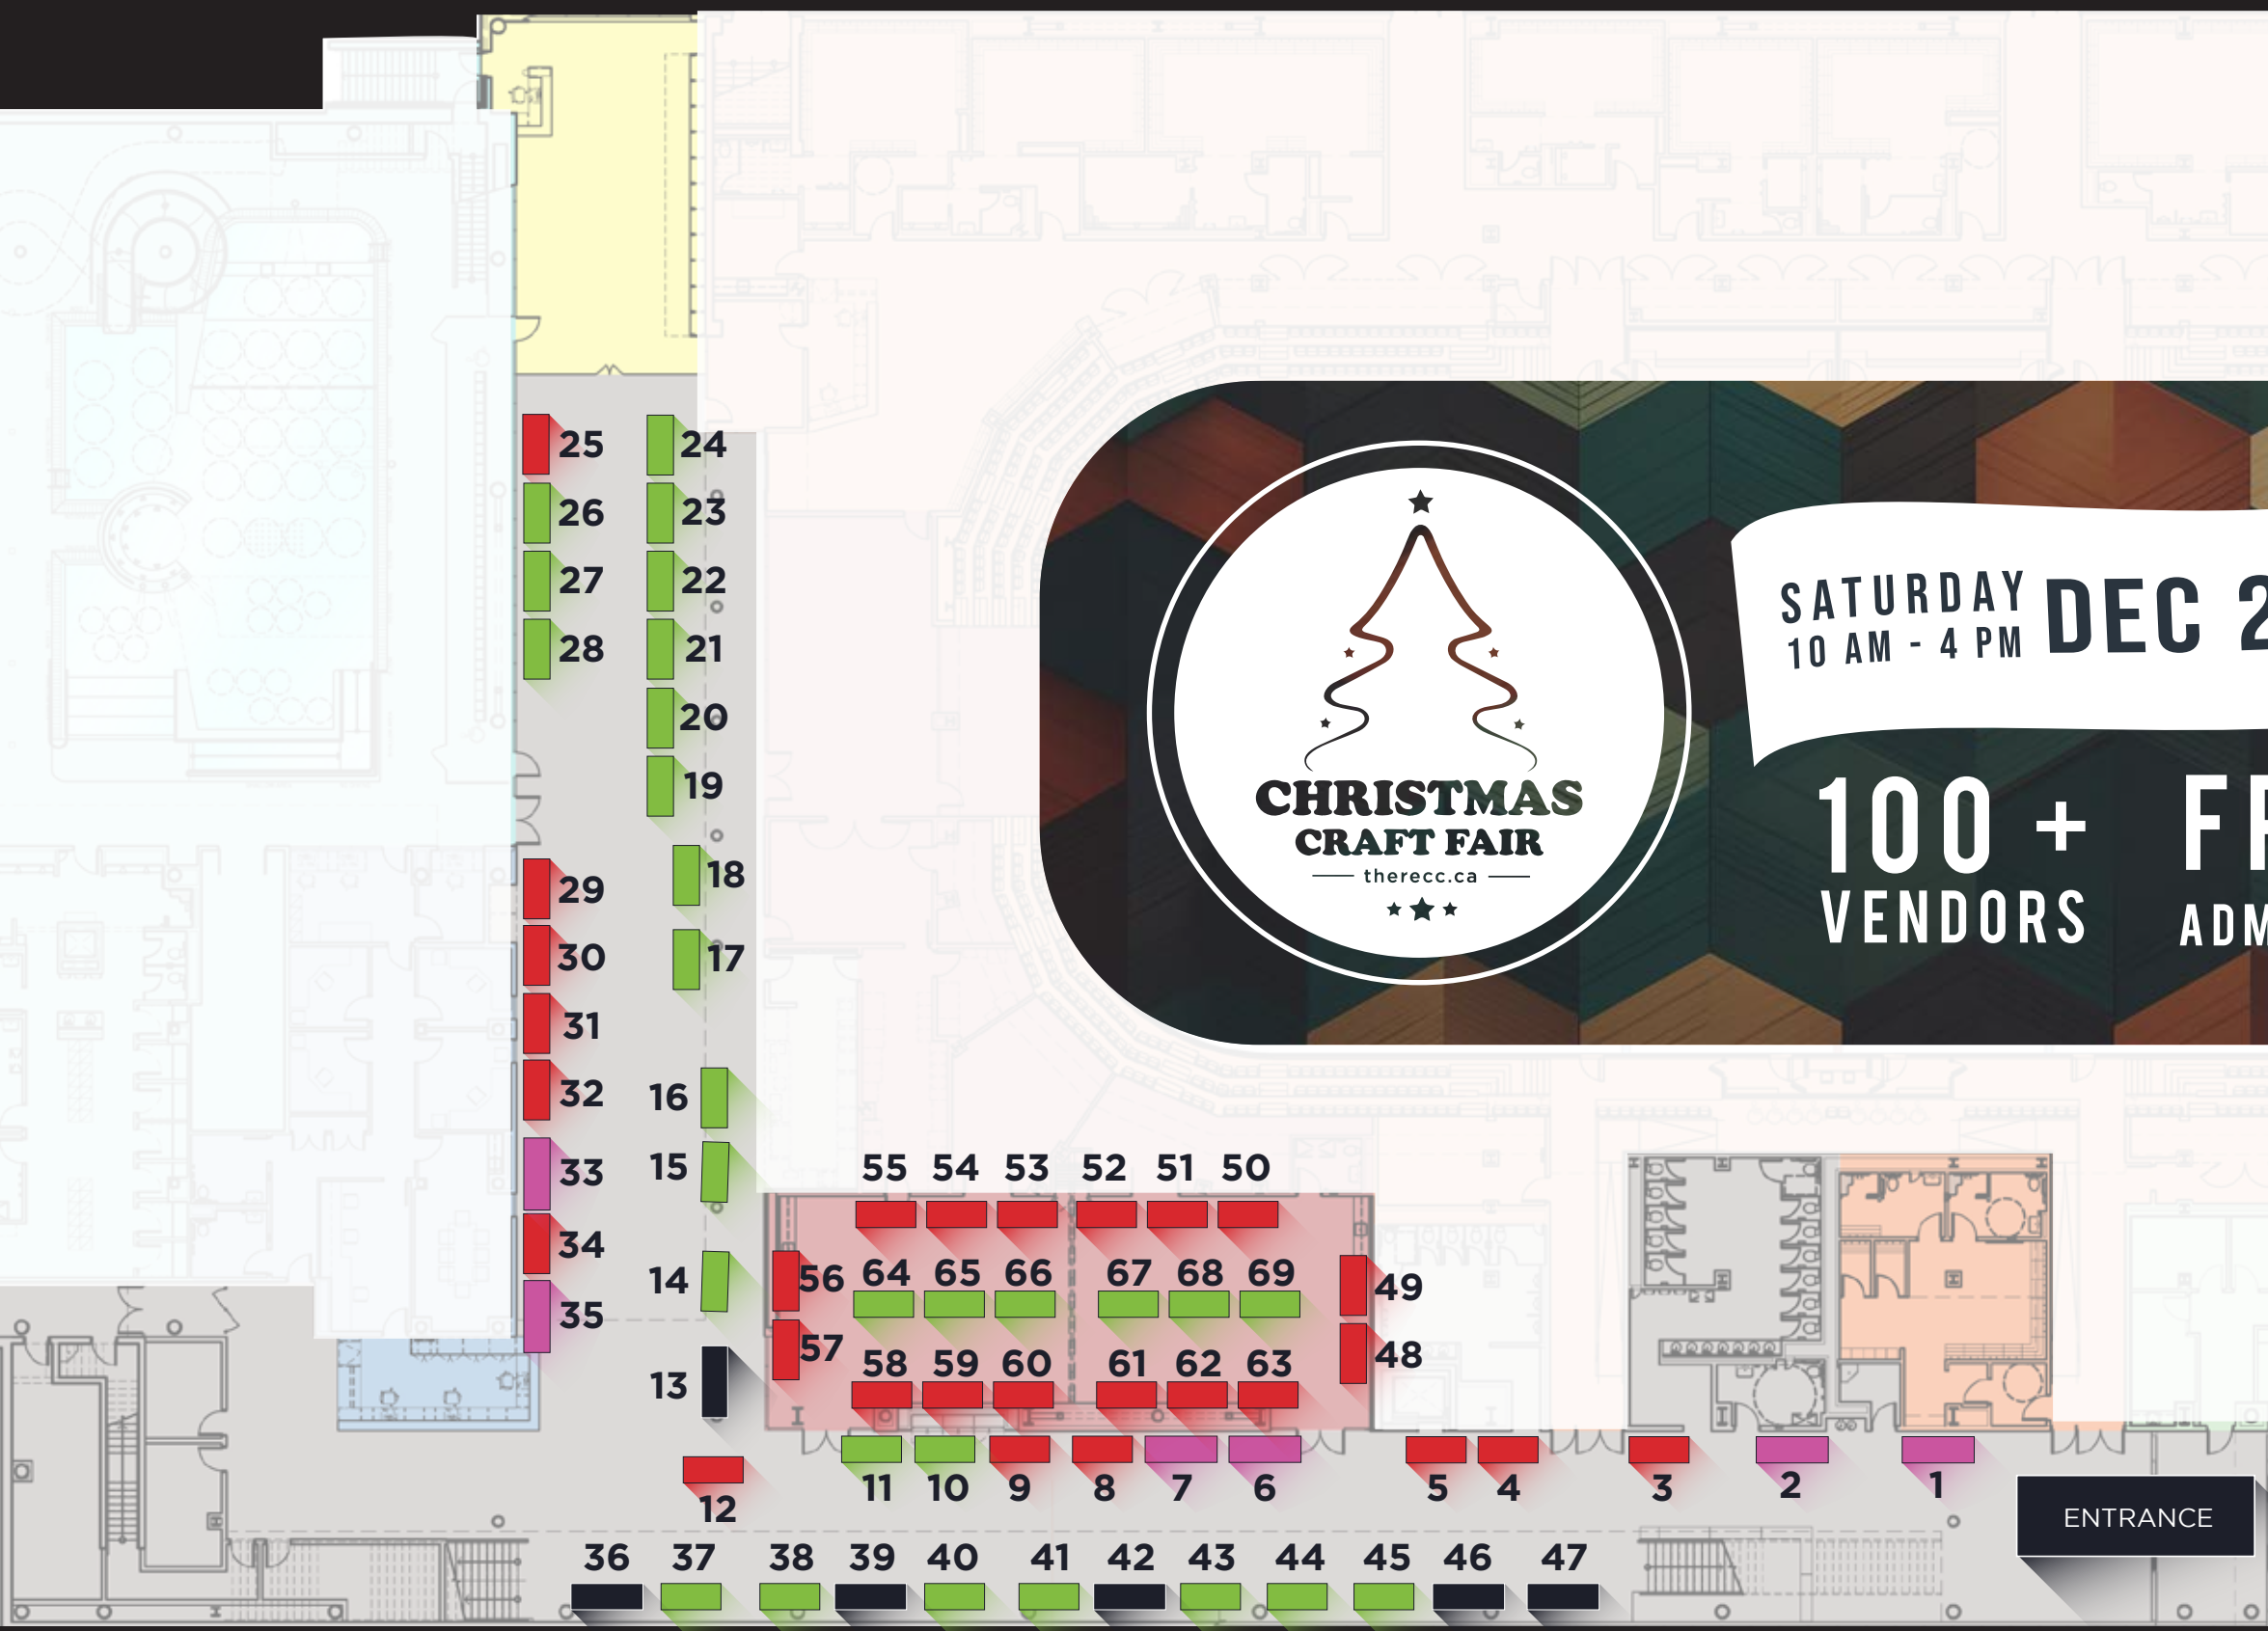

CHRISTMAS CRAFT FAIR
therecc.ca
★★★

SATURDAY 10 AM - 4 PM DEC 2ND

100 + VENDORS **FREE ADMISSION**

- 6 ft POWERED
- 8 ft POWERED
- 6 ft NO POWER
- 8 ft NO POWER

FLOOR PLAN LOWER LEVEL

- 6 ft POWERED
- 8 ft POWERED
- 6 ft NO POWER
- 8 ft NO POWER

FLOOR PLAN UPPER LEVEL

RATH EASTLINK COMMUNITY CENTRE