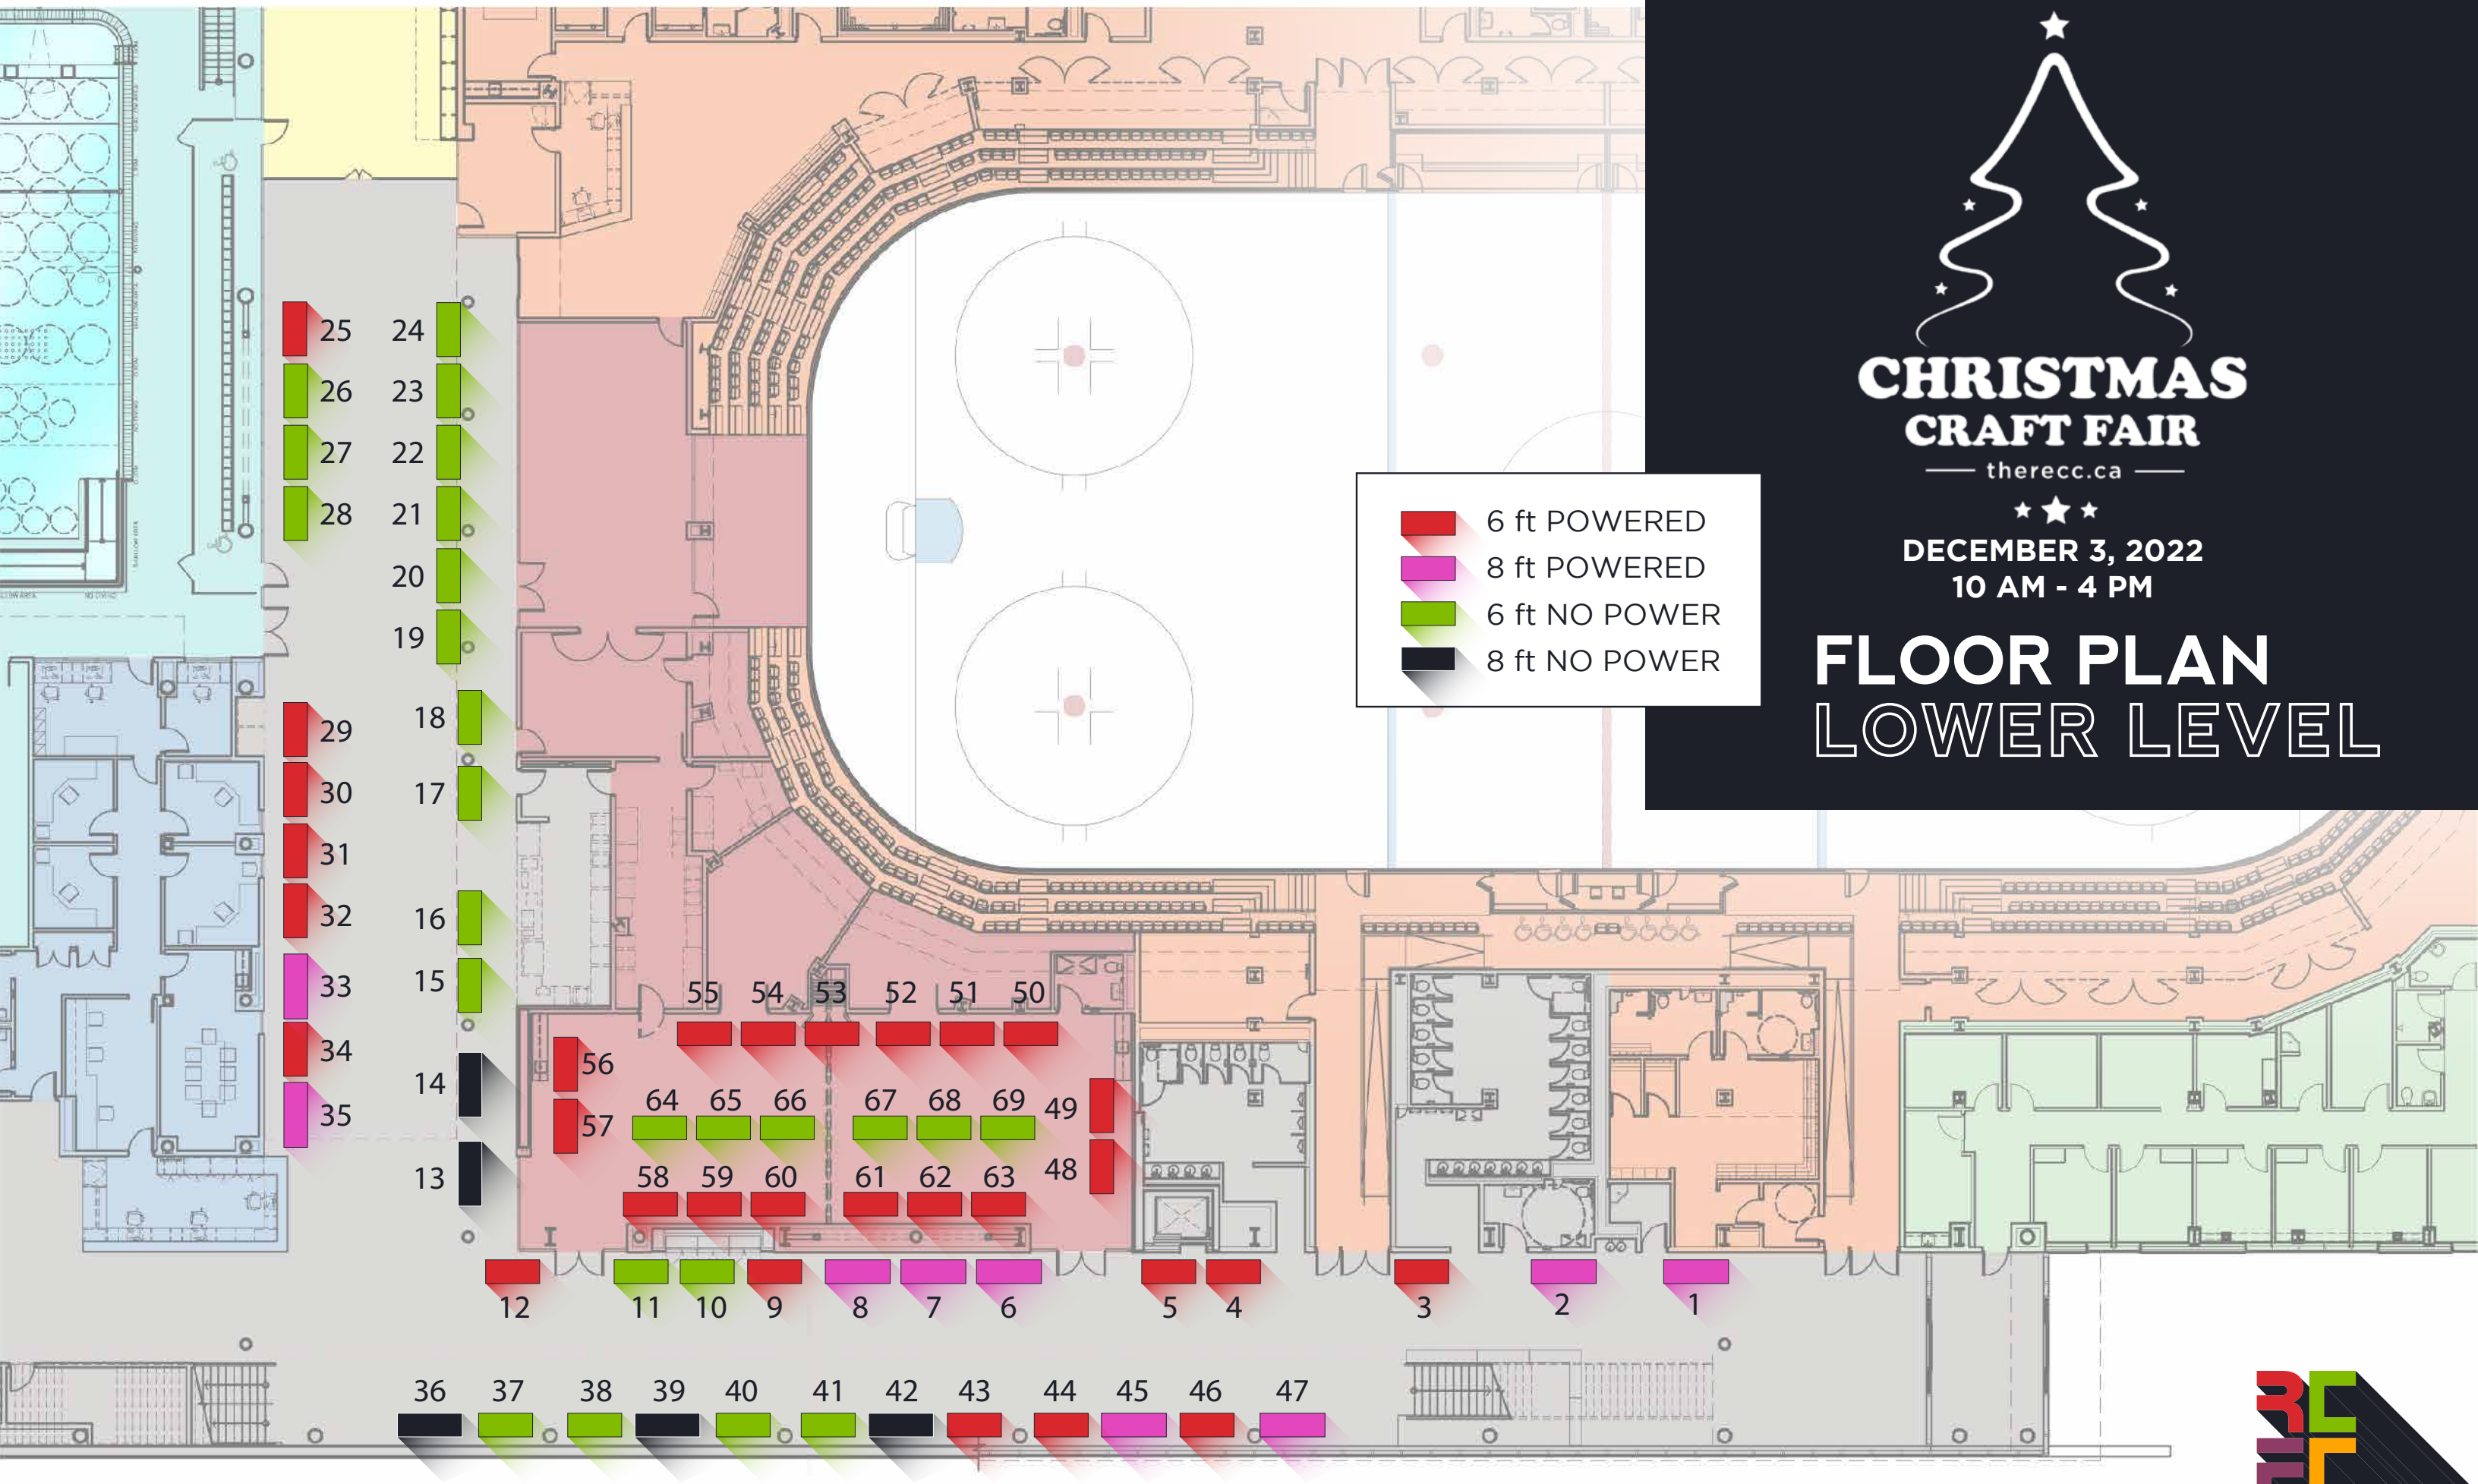

**CHRISTMAS
CRAFT FAIR**
— therecc.ca —

★ ★ ★
DECEMBER 3, 2022
10 AM - 4 PM

**FLOOR PLAN
LOWER LEVEL**

	6 ft POWERED
	8 ft POWERED
	6 ft NO POWER
	8 ft NO POWER

* FINAL MAP SUBJECT TO CHANGE

**CHRISTMAS
CRAFT FAIR**
— therecc.ca —

★ ★ ★
DECEMBER 3, 2022
10 AM - 4 PM

**FLOOR PLAN
UPPER LEVEL**

-  6 ft POWERED
-  8 ft POWERED
-  6 ft NO POWER
-  8 ft NO POWER

ENTRANCE

* FINAL MAP SUBJECT TO CHANGE

RATH EASTLINK COMMUNITY CENTRE