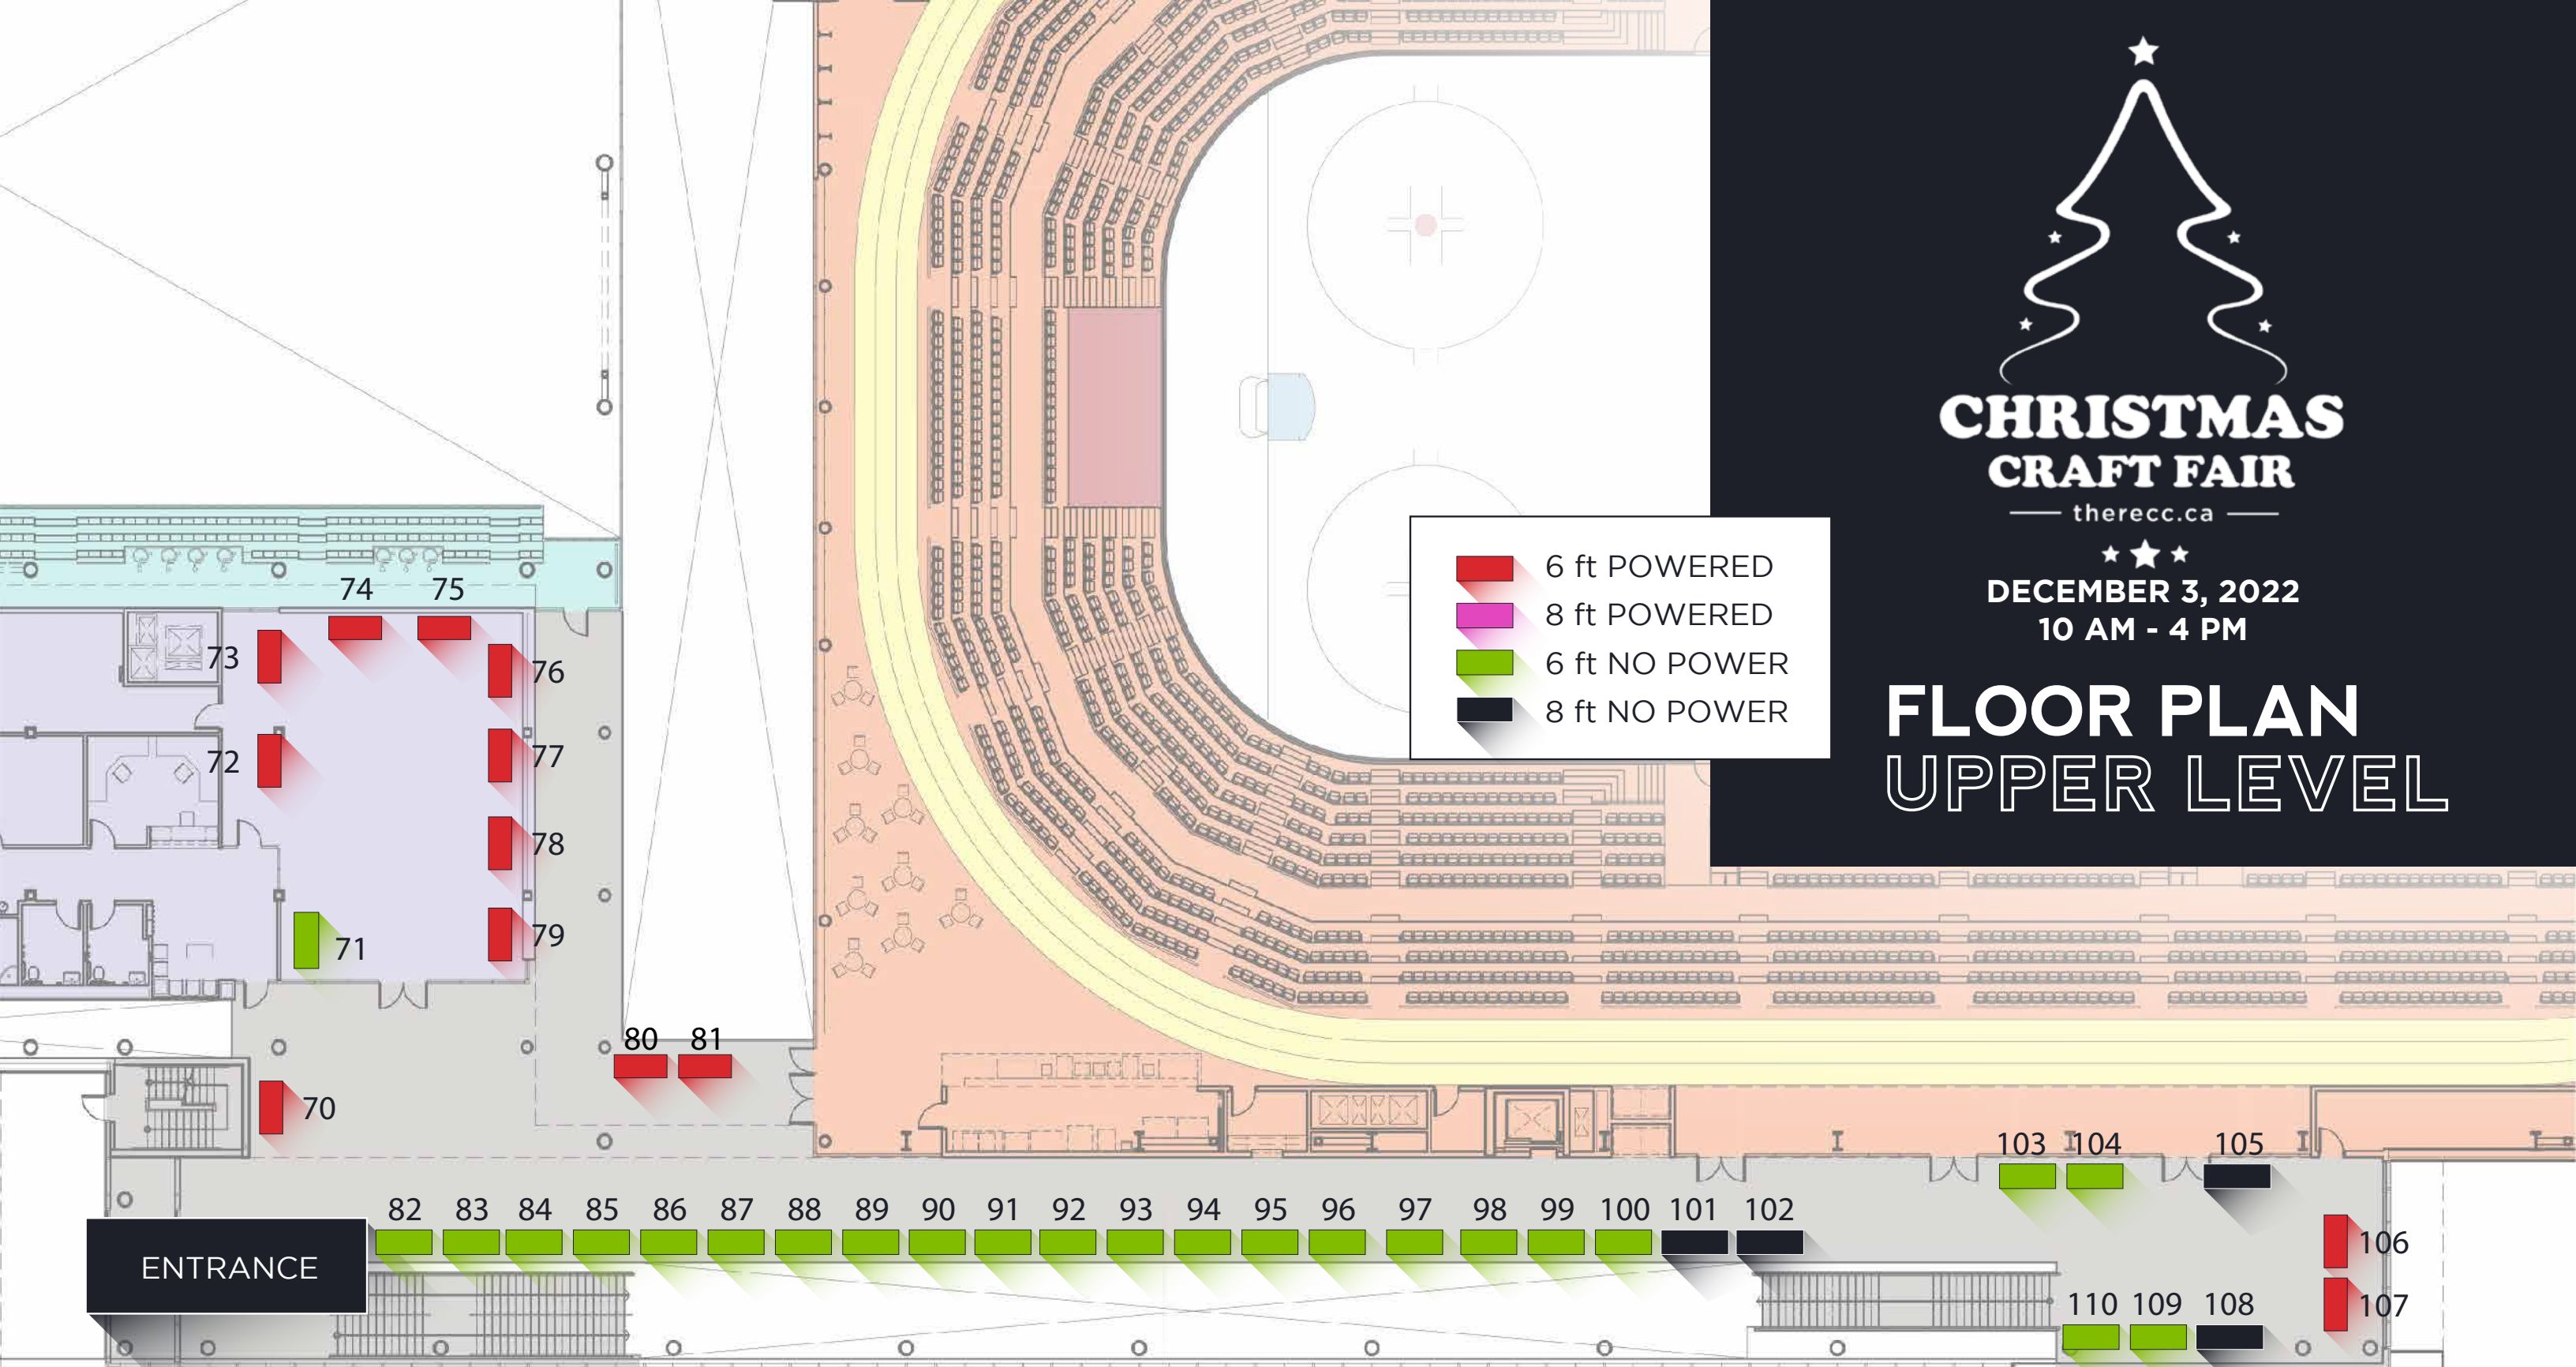

**CHRISTMAS
CRAFT FAIR**
— therecc.ca —

★ ★ ★
DECEMBER 3, 2022
10 AM - 4 PM

**FLOOR PLAN
LOWER LEVEL**

	6 ft POWERED
	8 ft POWERED
	6 ft NO POWER
	8 ft NO POWER

* FINAL MAP SUBJECT TO CHANGE

**CHRISTMAS
CRAFT FAIR**
— therecc.ca —

★ ★ ★
DECEMBER 3, 2022
10 AM - 4 PM

**FLOOR PLAN
UPPER LEVEL**

-  6 ft POWERED
-  8 ft POWERED
-  6 ft NO POWER
-  8 ft NO POWER

ENTRANCE

* FINAL MAP SUBJECT TO CHANGE

RATH EASTLINK COMMUNITY CENTRE